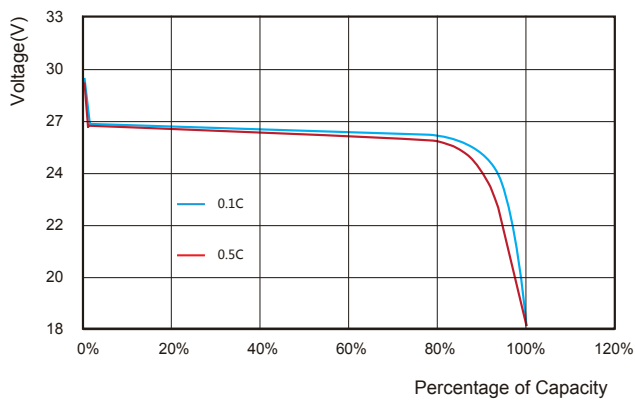

### Specifications

Nominal Characteristics		
Nominal Voltage		24V
Typical Capacity		100Ah(25°C )
Typical Energy		2400 Wh
Volumetric Energy Density		121.8 Wh/dm <sup>3</sup>
Gravimetric Energy Density		117 Wh/kg
Dimensions	Width	483mm
	Height	240mm
	Depth	170mm
Typical Weight		20.5Kg
Electrical Characteristics		
Voltage Window		21.6~28.8V
Charge Voltage Range		28.0~28.8V
Max. Permanent Discharge Current		50A
Max. Permanent Charge Current		50A
Faradic Charge Efficiency		99% (+20°C)
Energy Charge Efficiency		94% (+20°C)
Communication Interface (optional feature)		N/A
Additional Features (optional feature)		/
Operation Environment		
Charge Temperature		0°C to +55°C
Discharge Temperature		-20°C to +60°C
Storage Temperature		-20°C to +60°C
Protection Class		IP68

## Discharge Data

Constant Current Discharge Data(25°C)						
Voltage/V	Current/A	0.1C	0.2C	0.3C	0.4C	0.5C
	Time/h					
24.0		9.475	4.858	3.254	2.420	1.925
23.2		9.927	4.948	3.309	2.453	1.960
22.4		10.003	4.996	3.344	2.494	1.990
21.6		10.101	5.044	3.359	2.510	2.001

## Performance Curve

Discharge Curve at Different Temperature

Charge Curve at Different Temperature

Discharge Curve at Different Rate (25°C)

Charge Curve at Different Rate (25°C)