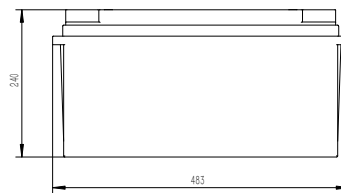

### Specifications

Nominal Characteristics		
Nominal Voltage		24V
Typical Capacity		100Ah(25°C )
Typical Energy		2400 Wh
Volumetric Energy Density		121.8 Wh/dm <sup>3</sup>
Gravimetric Energy Density		117 Wh/kg
Dimensions	Width	483mm
	Height	240mm
	Depth	170mm
Typical Weight		20.5Kg
Electrical Characteristics		
Voltage Window		21.6~28.8V
Charge Voltage Range		28.0~28.8V
Max. Permanent Discharge Current		50A
Max. Permanent Charge Current		50A
Faradic Charge Efficiency		99% (+20°C)
Energy Charge Efficiency		94% (+20°C)
Communication Interface (optional feature)		N/A
Additional Features (optional feature)		/
Operation Environment		
Charge Temperature		0°C to +55°C
Discharge Temperature		-20°C to +60°C
Storage Temperature		-20°C to +60°C
Protection Class		IP68