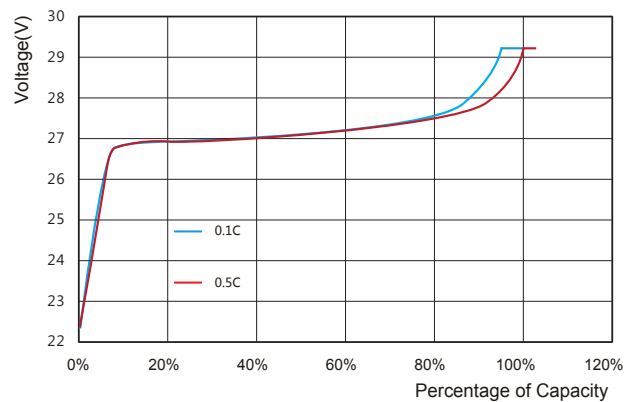

### Specifications

Nominal Characteristics		
Nominal Voltage		24V
Typical Capacity		100Ah(25°C )
Typical Energy		2400 Wh
Volumetric Energy Density		121.8 Wh/dm <sup>3</sup>
Gravimetric Energy Density		117 Wh/kg
Dimensions	Width	483mm
	Height	240mm
	Depth	170mm
Typical Weight		20.5Kg
Electrical Characteristics		
Voltage Window		21.6~28.8V
Charge Voltage Range		28.0~28.8V
Max. Permanent Discharge Current		50A
Max. Permanent Charge Current		50A
Faradic Charge Efficiency		99% (+20°C)
Energy Charge Efficiency		94% (+20°C)
Communication Interface (optional feature)		N/A
Additional Features (optional feature)		/
Operation Environment		
Charge Temperature		0°C to +55°C
Discharge Temperature		-20°C to +60°C
Storage Temperature		-20°C to +60°C
Protection Class		IP68

## Performance Curve

Discharge Curve at Different Temperature

Charge Curve at Different Temperature

Discharge Curve at Different Rate (25°C)

Charge Curve at Different Rate (25°C)