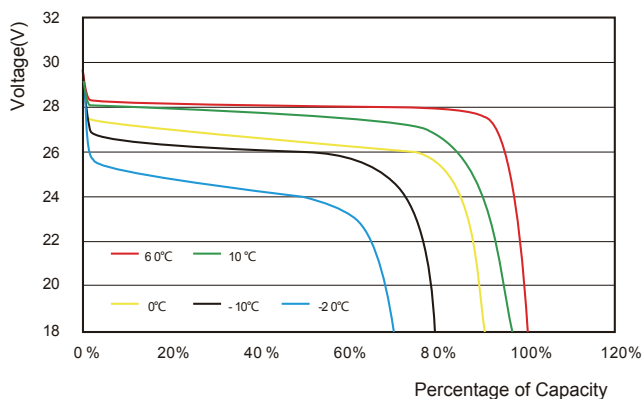

Discharge Data

Constant Current Discharge Data(25°C)						
Voltage/V	Current/A	0.1C	0.2C	0.3C	0.4C	0.5C
	Time/h					
24.0		9.475	4.858	3.254	2.420	1.925
23.2		9.927	4.948	3.309	2.453	1.960
22.4		10.003	4.996	3.344	2.494	1.990
21.6		10.101	5.044	3.359	2.510	2.001

Performance Curve

Discharge Curve at Different Temperature