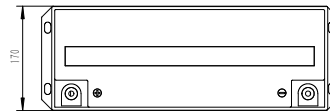

### Specifications

Nominal Characteristics		
Nominal Voltage		24V
Typical Capacity		100Ah(25°C )
Typical Energy		2400 Wh
Volumetric Energy Density		121.8 Wh/dm <sup>3</sup>
Gravimetric Energy Density		117 Wh/kg
Dimensions	Width	483mm
	Height	240mm
	Depth	170mm
Typical Weight		20.5Kg
Electrical Characteristics		
Voltage Window		21.6~28.8V
Charge Voltage Range		28.0~28.8V
Max. Permanent Discharge Current		50A
Max. Permanent Charge Current		50A
Faradic Charge Efficiency		99% (+20°C)
Energy Charge Efficiency		94% (+20°C)
Communication Interface (optional feature)		N/A
Additional Features (optional feature)		/
Operation Environment		
Charge Temperature		0°C to +55°C
Discharge Temperature		-20°C to +60°C
Storage Temperature		-20°C to +60°C
Protection Class		IP68