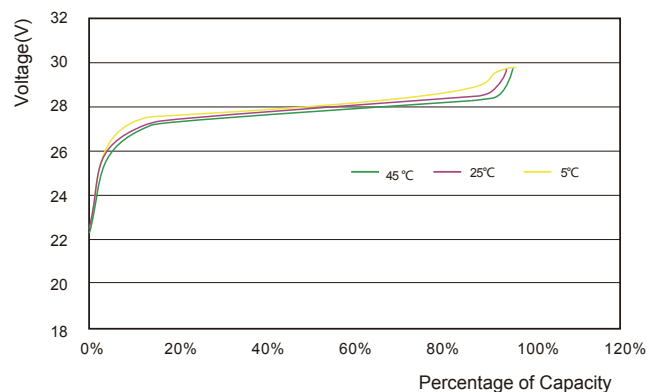

### Drawing

### Specifications

Nominal Characteristics		
Nominal Voltage		24V
Typical Capacity		100Ah(25°C )
Typical Energy		2400 Wh
Volumetric Energy Density		121.8 Wh/dm <sup>3</sup>
Gravimetric Energy Density		117 Wh/kg
Dimensions	Width	483mm
	Height	240mm
	Depth	170mm
Typical Weight		20.5Kg
Electrical Characteristics		
Voltage Window		21.6~28.8V
Charge Voltage Range		28.0~28.8V
Max. Permanent Discharge Current		50A
Max. Permanent Charge Current		50A
Faradic Charge Efficiency		99% (+20°C)
Energy Charge Efficiency		94% (+20°C)
Communication Interface (optional feature)		N/A
Additional Features (optional feature)		/
Operation Environment		
Charge Temperature		0°C to +55°C
Discharge Temperature		-20°C to +60°C
Storage Temperature		-20°C to +60°C
Protection Class		IP68

## Performance Curve

Discharge Curve at Different Temperature

Charge Curve at Different Temperature

Discharge Curve at Different Rate (25°C)

Charge Curve at Different Rate (25°C)